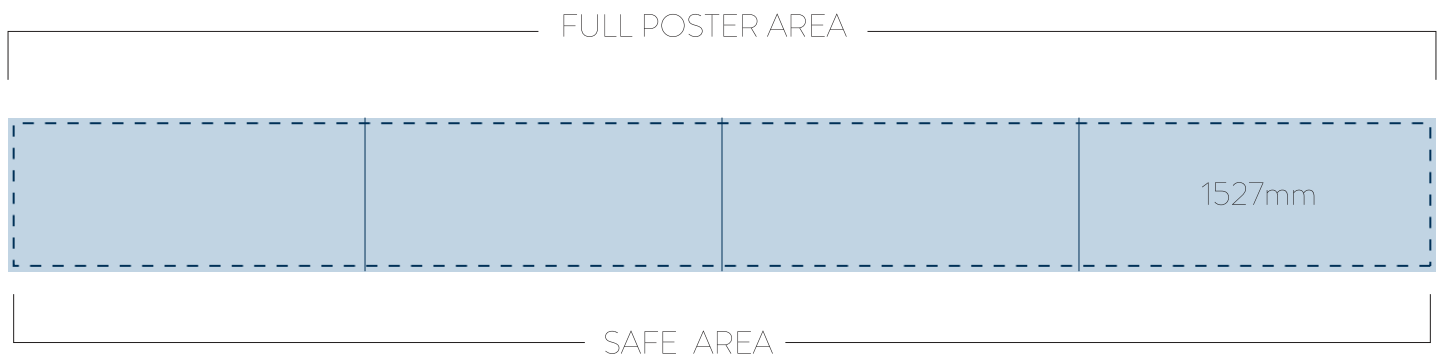

SUPERSIDE ROI

SPECIFICATIONS

Full Size: 6108mm x 658mm

Safe Copy Area: 6060mm x 610mm

ARTWORK REQUIREMENTS

All artwork must be at least 300dpi.

Where specific corporate colours are required, a colour reference should be provided.